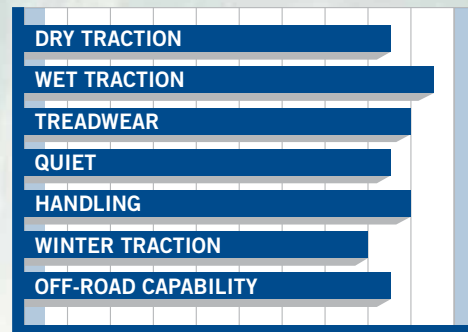

# DISCOVERER A/T<sup>3</sup>™

The DISCOVERER A/T<sup>3</sup> utilizes a balanced combination of technology, compounding and design to produce a tire that will perform well in nearly all types of terrain.

## PERFORMANCE FEATURES

Here's how this tire performs in everyday driving:

■ Compared to other Cooper light truck tires.

### WIDE CIRCUMFERENTIAL GROOVES

Improves soft surface traction, aids in tires ability to clean itself, resistance to hydroplaning and stone retention.